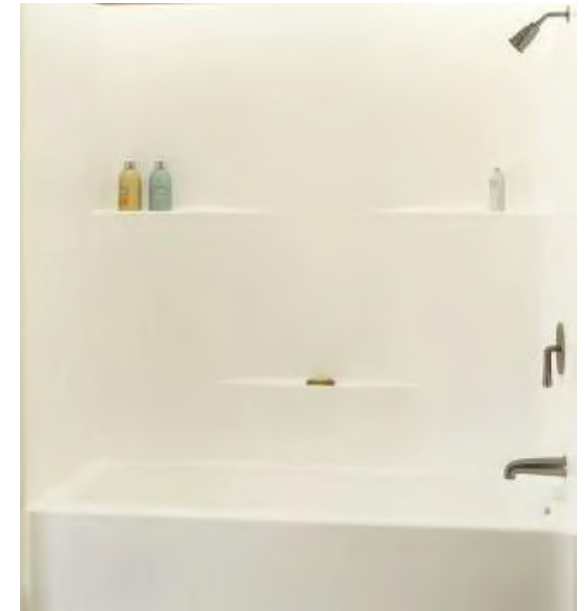

LIGHTING

MAXIM LIGHTING
CORONA BATH VANITY

CRAFTMADE
52" CEILING FANS WITH
LED LIGHTING

KICHLER
CROSBY 22.25"
5-LIGHT
CHANDELIER

QUOIZEL
WESTOVER
EXTERIOR WALL
LANTERN

BATHROOMS

SHOWER TILE: DAL TILE COSTAR

CALACATTA EMPIRE

Primary BATHROOM TILE WALLED SHOWER

SECONDARY BATHROOMS SHOWER AND TUB

APPLIANCES

FRIGIDAIRE ELECTRIC RANGE

FRIGIDAIRE OVER THE RANGE MICROWAVE

FRIGIDAIRE 24" DISHWASHER

APPLIANCES