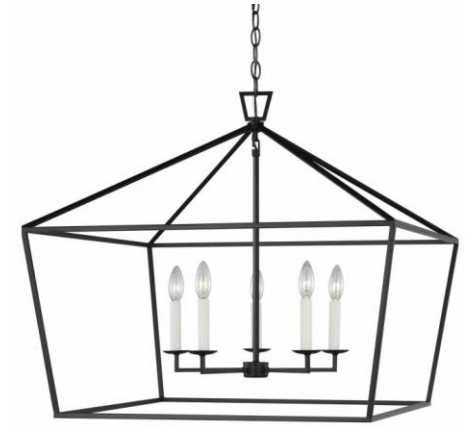

LIGHTING

BEDROOM LIGHTS

Designers Fountain 24" Wide LED
Flush Mounts Ceiling Fixture

LAUNDRY ROOM LIGHT

Millennium Lighting 4 Light 12" Wide
Semi-Flush Ceiling Fixture in Matte
Black

VANITY LIGHTS

Capital Lighting Greyson Vanity Lights
in Matte Black

INTERIOR LIGHTING OPTIONS

**GENERATION LIGHTING
TOWNER 5 LIGHT 29" WIDE
CHANDELIER IN SATIN BRASS**

**VISUAL COMFORT DIANNA 5
LIGHT 28" WIDE TAPER CANDLE
CHANDELIER IN MIDNIGHT
BLACK**

**CAPITAL LIGHTING HOLDEN 6
LIGHT 33" WIDE TAPER CANDLE
CHANDELIER IN MATTE BLACK**