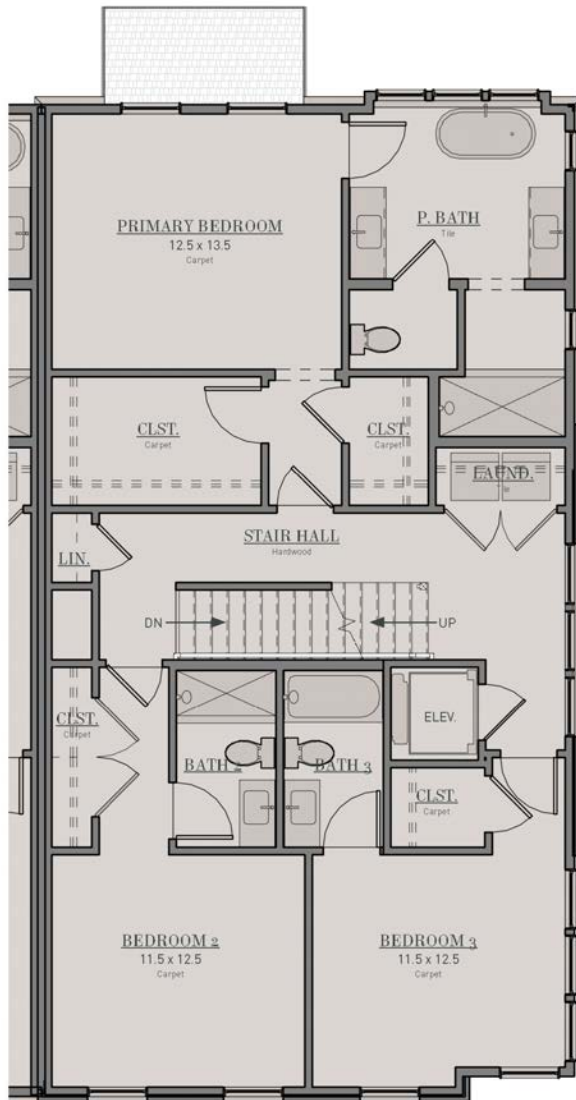

THE BRIAR END

3 Bedrooms + 4.5 Bathrooms
 Optional 4th Bedroom
 3,565 square feet

GROUND FLOOR

MAIN LEVEL

THE BRIAR END

3 Bedrooms + 4.5 Bathrooms
Optional 4th Bedroom
3,565 square feet

THIRD FLOOR

FOURTH FLOOR

Figures reflecting size, square footage, and other dimensions are estimates; actual construction may vary. Size/square footage and price of your home may vary based on options selected. Floor plans may vary according to elevation. Prices, plans, dimensions, features, specifications, materials, and availability of homes or communities are subject to change without notice or obligation. Please contact us to verify current information. They may differ from completed improvements and may change without notice.