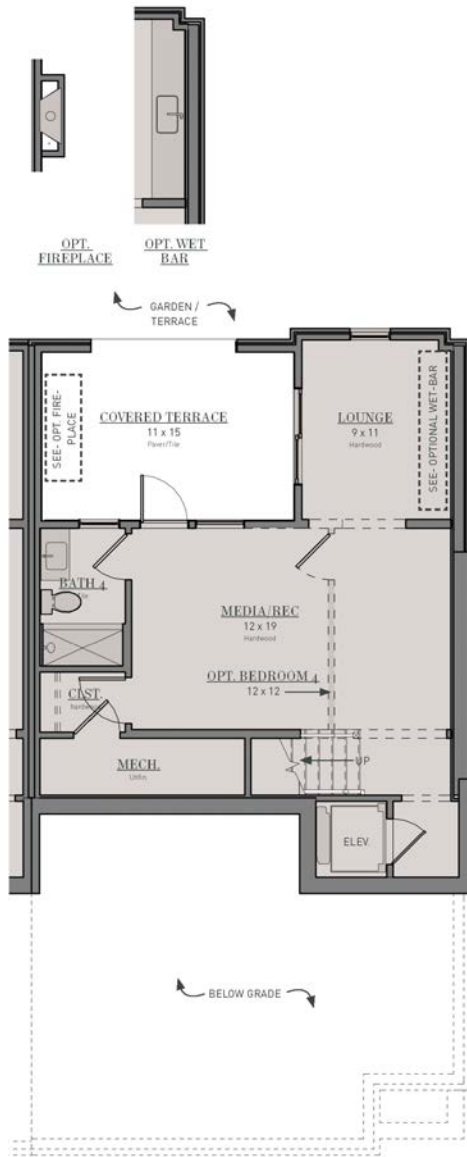

THE BRIAR END

3 Bedrooms + 4.5 Bathrooms
 Optional 4th Bedroom
 3,565 square feet

GROUND FLOOR

MAIN LEVEL

THE BRIAR END

3 Bedrooms + 4.5 Bathrooms
Optional 4th Bedroom
3,565 square feet

THIRD FLOOR

FOURTH FLOOR

Figures reflecting size, square footage, and other dimensions are estimates; actual construction may vary. Size/square footage and price of your home may vary based on options selected. Floor plans may vary according to elevation. Prices, plans, dimensions, features, specifications, materials, and availability of homes or communities are subject to change without notice or obligation. Please contact us to verify current information. They may differ from completed improvements and may change without notice.