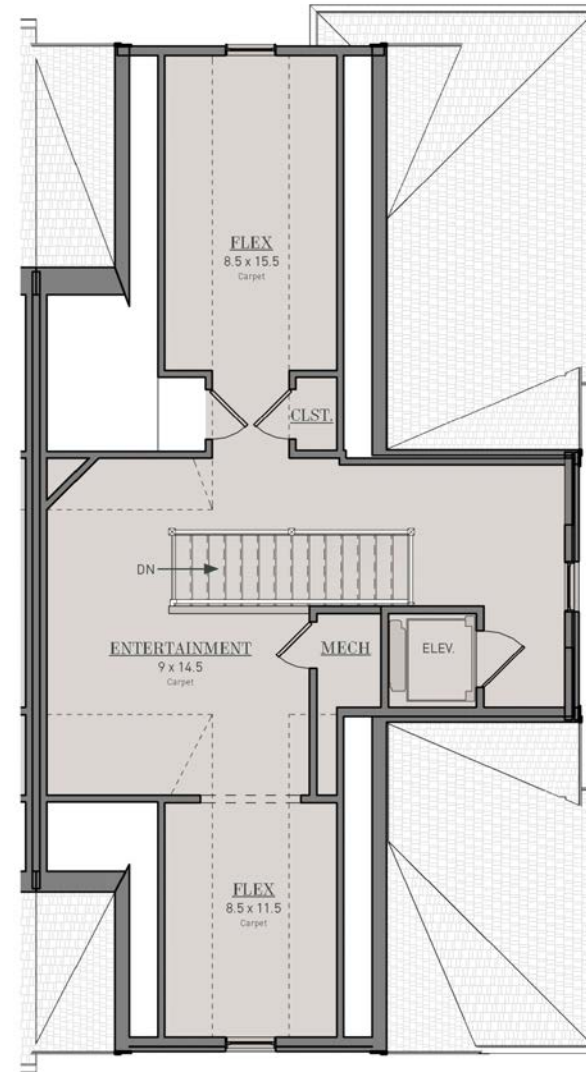

THE BRIAR END

3 Bedrooms + 4.5 Bathrooms
 Optional 4th Bedroom
 3,565 square feet

GROUND FLOOR

MAIN LEVEL

THE BRIAR END

3 Bedrooms + 4.5 Bathrooms
Optional 4th Bedroom
3,565 square feet

THIRD FLOOR

FOURTH FLOOR

Figures reflecting size, square footage, and other dimensions are estimates; actual construction may vary. Size/square footage and price of your home may vary based on options selected. Floor plans may vary according to elevation. Prices, plans, dimensions, features, specifications, materials, and availability of homes or communities are subject to change without notice or obligation. Please contact us to verify current information. They may differ from completed improvements and may change without notice.