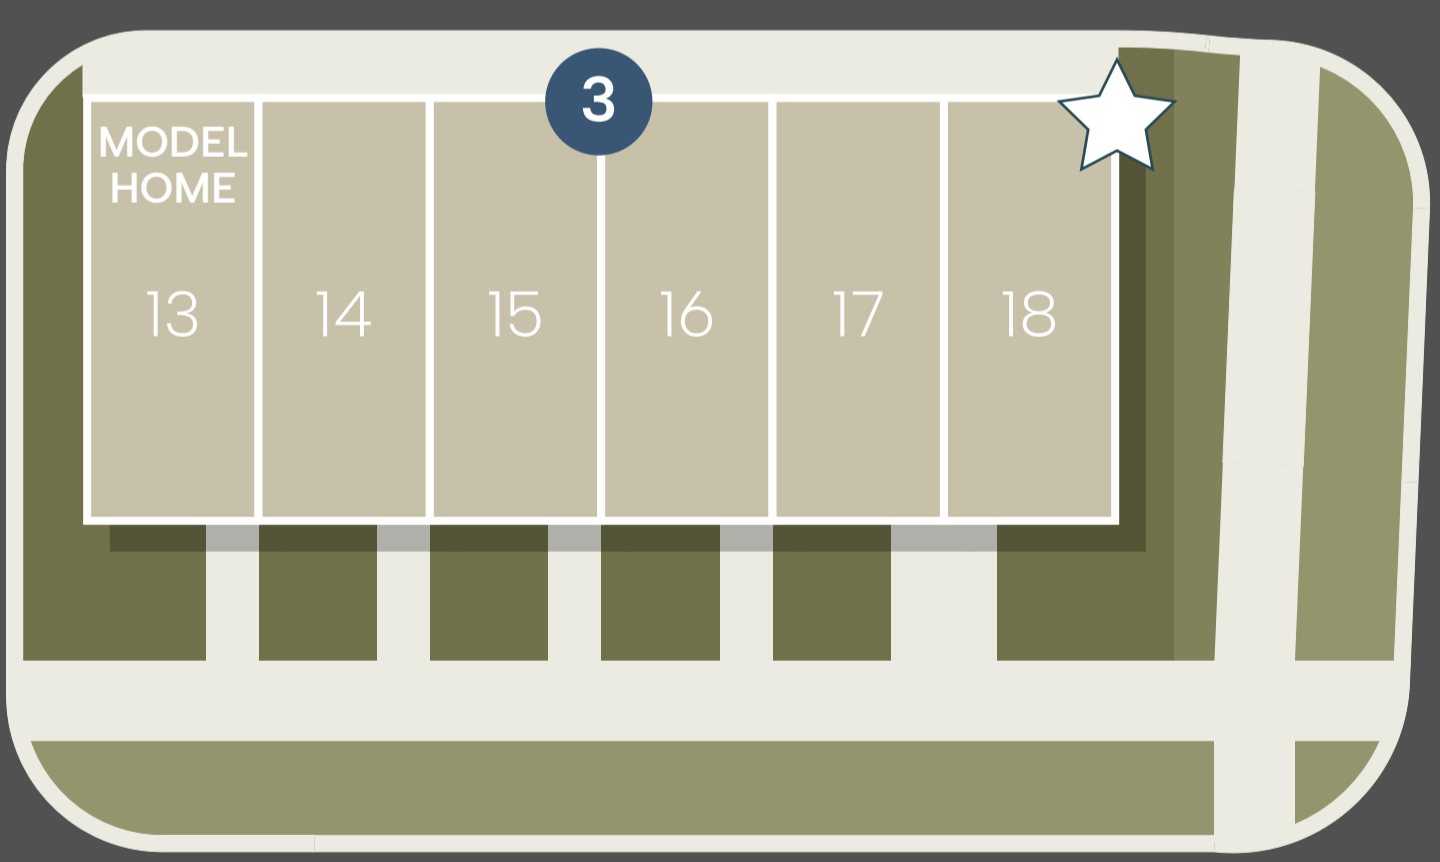

TOWNS AT PEGRAM

KEY

- 1 BUILDING #
- THE BELMONT
- DUPLEX
- WRAPAROUND BALCONY

BELMONT TERRACES LANE

PEGRAM CROSSING DRIVE

LOUISE AVENUE

E 16TH STREET