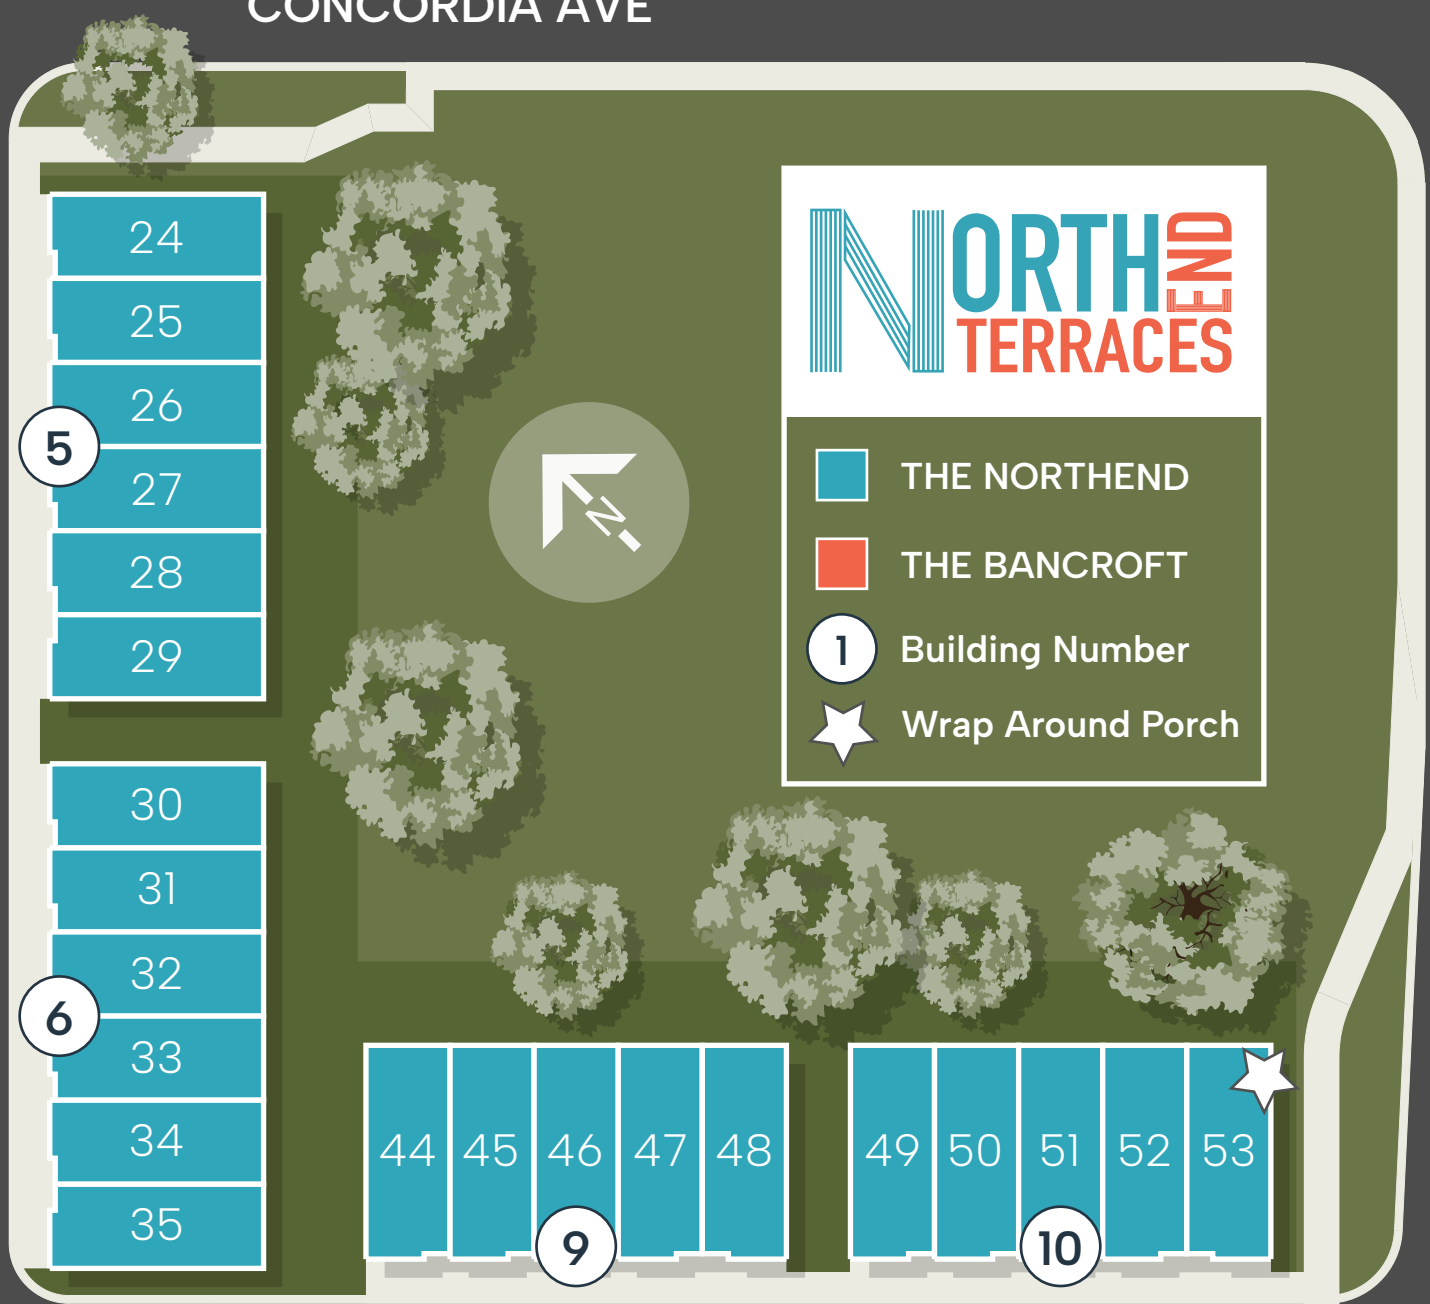

CONCORDIA AVE

NORTH END TERRACES

-  THE NORTHEND
-  THE BANCROFT
-  Building Number
-  Wrap Around Porch

N GRAHAM STREET

NORTHEND DRIVE

BANCROFT STREET

FORD VIEW LANE

KHAN PARK DRIVE

DOG PARK