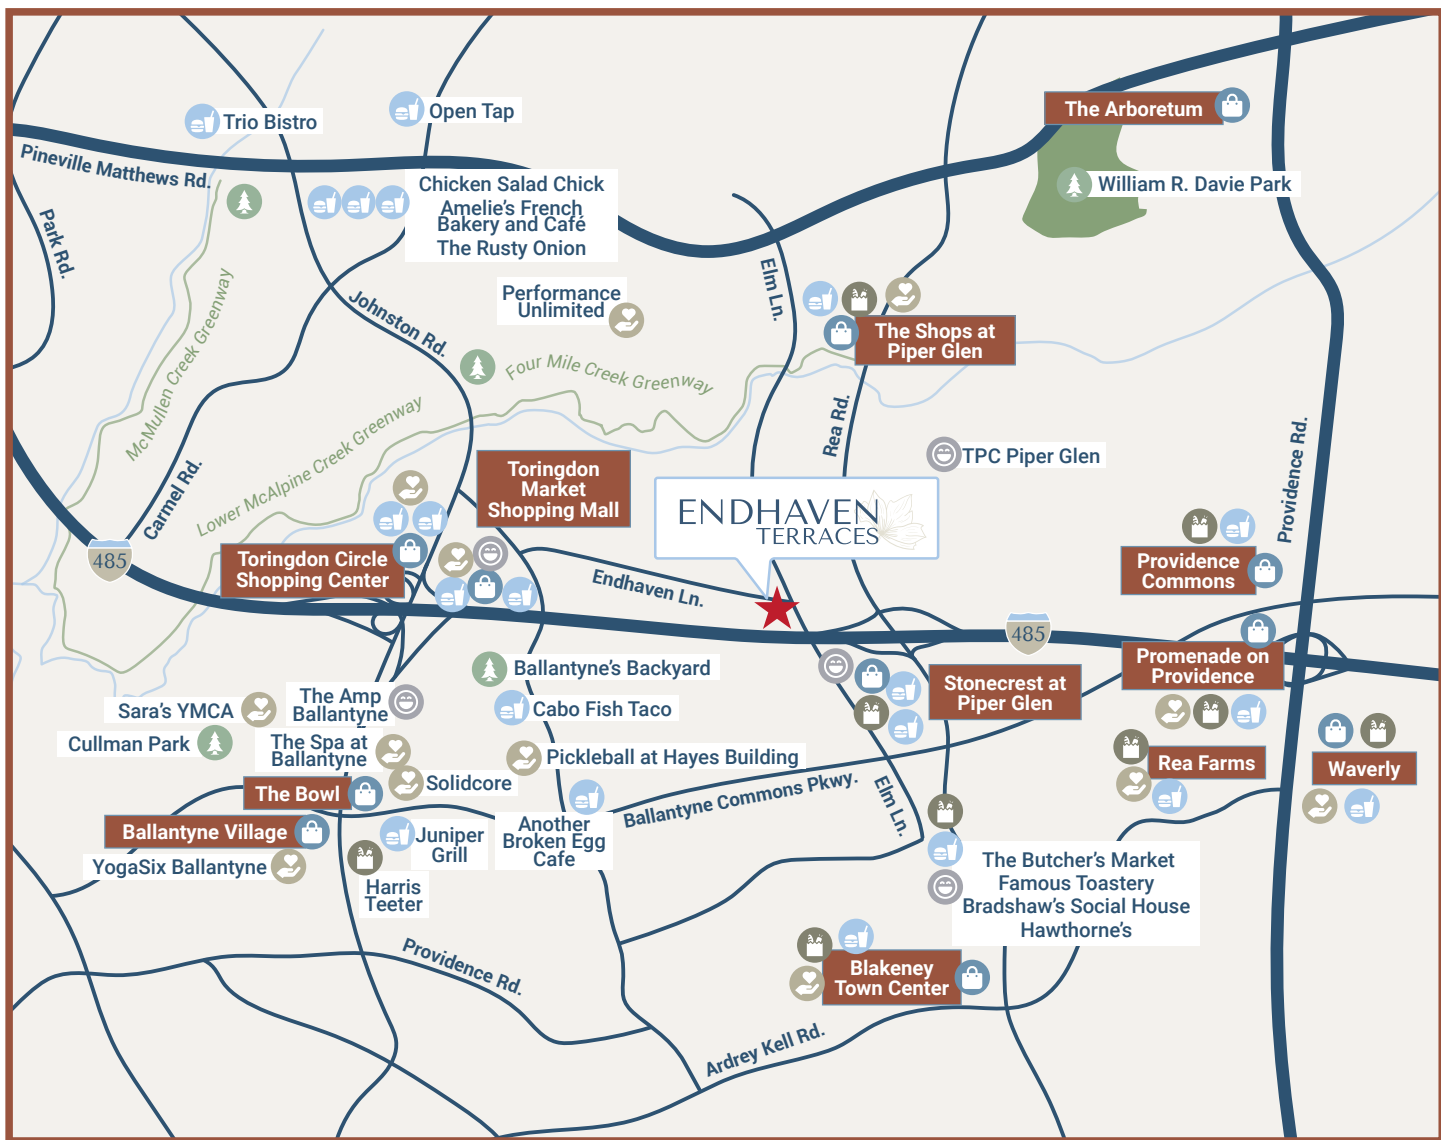

ENDHAVEN TERRACES

AREA MAP

 DINING

 SHOPPING

 HEALTH & WELLNESS

 PARKS

 ENTERTAINMENT

 GROCERY

ENDHAVEN TERRACES

AREA INFORMATION

THE ARBORETUM

| | |
|---------------|-----------------|
| Harris Teeter | Sephora |
| Link & Pin | Vicious Biscuit |
| Petco | Walmart |
| Portofino's | And more! |

BALLANTYNE VILLAGE

TORINGDON CIRCLE

| | |
|--------------------|---------------|
| Bahn Thai | Pike Nursery |
| Hickory Tavern | Ruby Sunshine |
| Midwood Smokehouse | Viva Chicken |

TORINGDON MARKET

| | |
|---------------------------------|---------------------------------|
| Buona Vita | Urgent Vet Pet Clinic |
| Miro Spanish Grille | Zeitouni Mediterranean Grill |
| Time Out Escape | |
| Tsuki Steakhouse & Sushi Bar | |

WAVERLY

| | | |
|-----------------------|-----------------|--------------|
| Athleta | Foxcroft Wine | Ulta Beauty |
| Carolina Ale House | Porter House | Viva Chicken |
| Cava | Scout & Molly's | Whole Foods |
| Chuy's | Starbucks | Yama's |
| First Watch | Tiff's Treats | And more! |